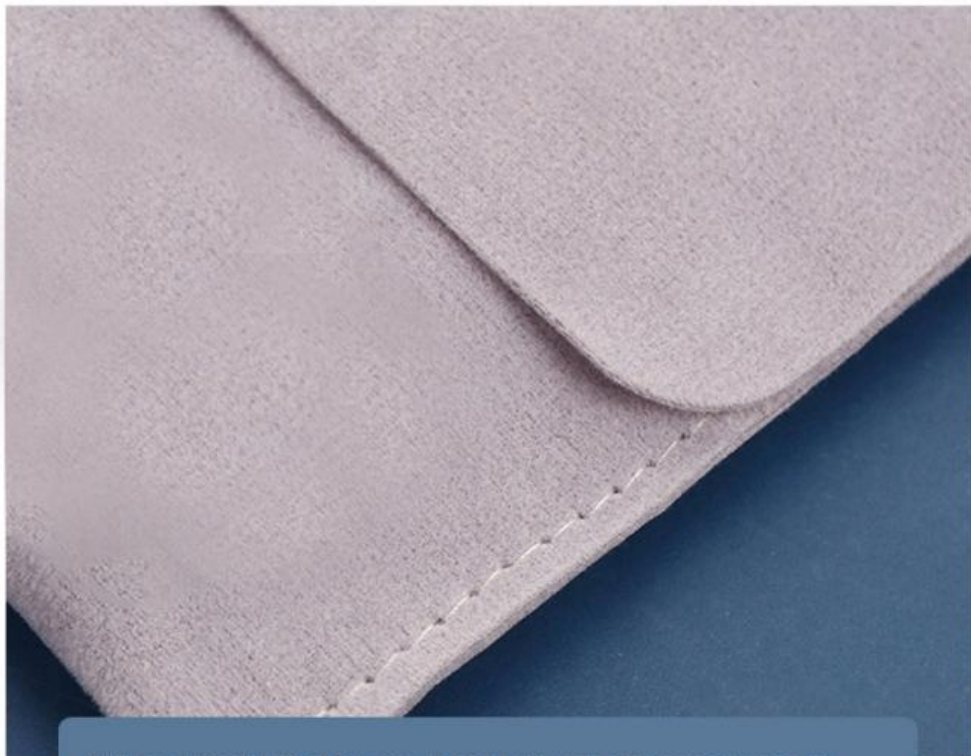

With good breathability, it can prevent odor inside and make storage more secure