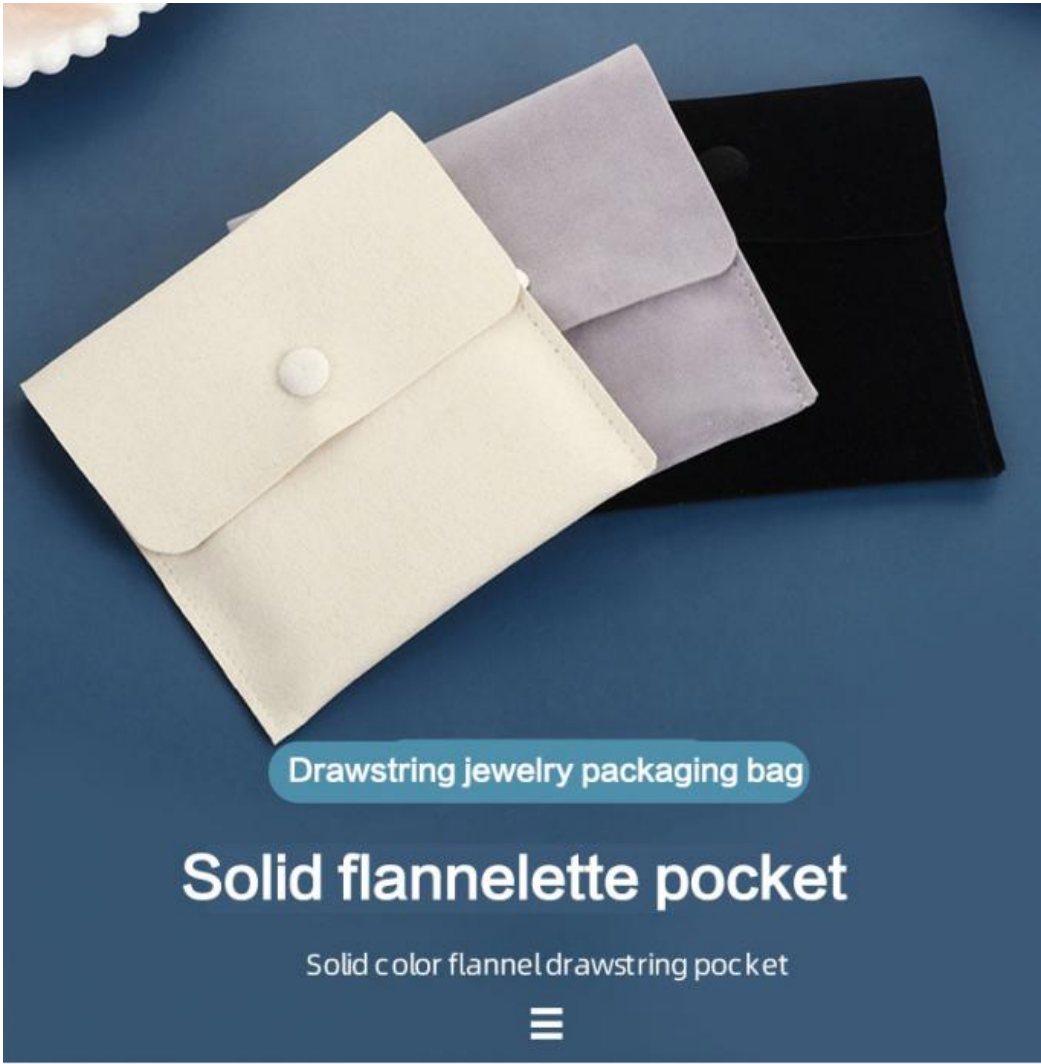

Drawstring jewelry packaging bag

Solid flannelette pocket

Solid color flannel drawstring pocket

high-capacity

Delicate feel

Superior materials

Bright color

Thick and smooth

Exquisite design

Comfortable velvet bag

The fabric is made of excellent short plush, and the result is three times of water washing and air drying. It feels smooth, delicate, soft and comfortable.