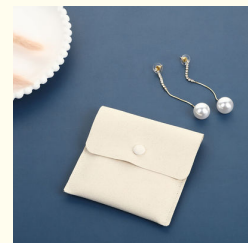

Basic Information

- Place of Origin: China
- Minimum Order Quantity: 100 boxes
- Price: \$0.35/boxes >=100 boxes

Product Specification

- Color: Customized
- Material: Velvet
- Size: Customized Size
- Product Name: Luxury Jewelry Box
- Logo: Customer's Logo
- Usage: Jewelry Packaging Display
- Use: Jewelry Storage
- Printing: Accept Custom Print
- OEM/ODM: OEM Service Accepted
- Certificate: ISO9001

More Images

Product Description

Our Product

Drawstring jewelry packaging bag

Solid flannelette pocket

Solid color flannel drawstring pocket

high-capacity

Delicate feel

Superior materials

Bright color

Thick and smooth

Exquisite design

Comfortable velvet bag

The fabric is made of excellent short plush, and the result is three times of water washing and air drying. It feels smooth, delicate, soft and comfortable.