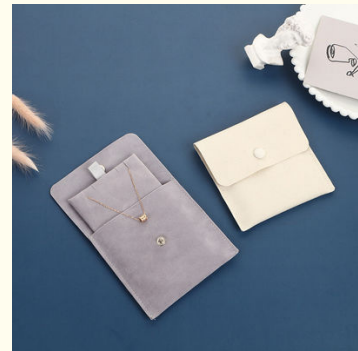

Jewelry Storage Packaging Jewelry Earrings Necklace Universal Packaging Double Sided Suede Delicate Snap Closure Envelope Bag

Our Product Introduction

for more products please visit us on molecularsievepowder.com

Basic Information

- Place of Origin: China
- Minimum Order Quantity: 100 boxes
- Price: \$0.35/boxes >=100 boxes

Product Specification

- Color: Customized
- Material: Velvet
- Size: Customized Size
- Product Name: Luxury Jewelry Box
- Logo: Customer's Logo
- Usage: Jewelry Packaging Display
- Use: Jewelry Storage
- Printing: Accept Custom Print
- OEM/ODM: OEM Service Accepted
- Certificate: ISO9001